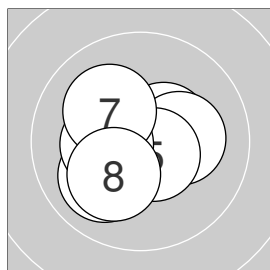

ISSF AR Women Final

Women

StartNr: 2

StandNr: B

Single Shot Series

27.04.2024 17:34

SIDI, Roxana #380

Rumänien

Ergebnis: **187.1** 104.7 Serien: 51.9 52.8
82.4 21.1 20.2 20.9 20.2
Zähler: 18 0 0 0 0 0 Innenzehner: 14

5 Shot Series

Single Shot Series

Serie 1:	10.3* ←	10.5* ↓	10.1 ↑	10.5* →	10.5* →
Serie 2:	10.5* ↘	10.5* ↘	10.6* ↗	10.7* ↑	10.5* ←